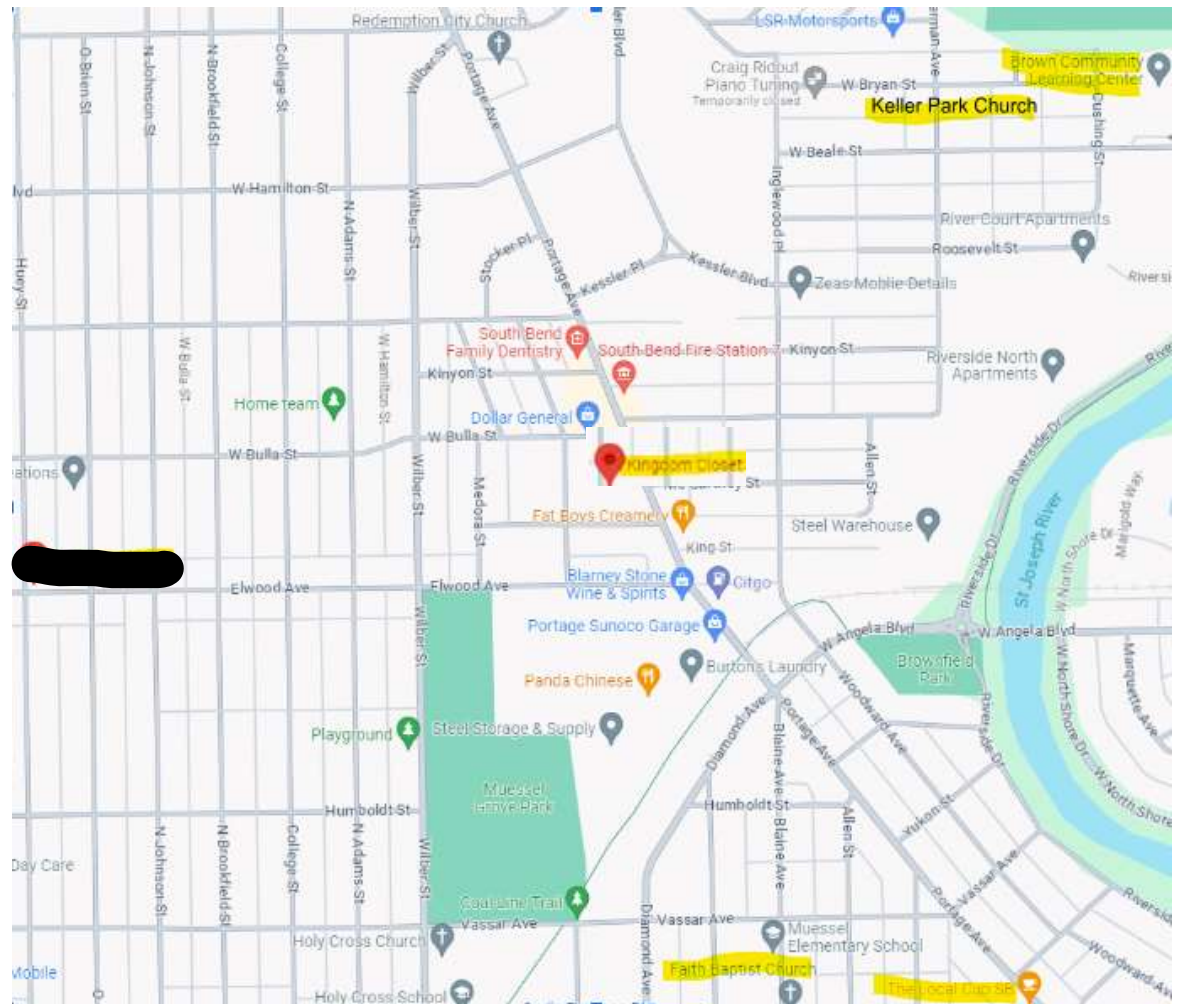

Northwest resources

Keller Park (Mennonite) Church

1003 W. Bryan St.

South Bend, IN 46616

(574) 233-7901

Food pantry by appointment

Near Northwest Neighborhood

Local Cup: pay it forward drinks and snacks

1009 Portage Avenue

Hours

Saturday 9 AM - 1 PM

Tuesday 7 AM - 11 AM

Friday 8 AM - 1 PM

Sunday 1 PM - 5 PM

Free items also stocked
in outside fridge anytime!

Kingdom Closet (Temporary Location)

Transformation Ministries

1519 Portage

Low cost clothing, mostly $1

Hours

Tuesday-Friday 12-5 PM

Faith Baptist food pantry

923 Blaine Ave. (574) 233-6428

2nd, 3rd, 4th Tuesdays 3-5 PM