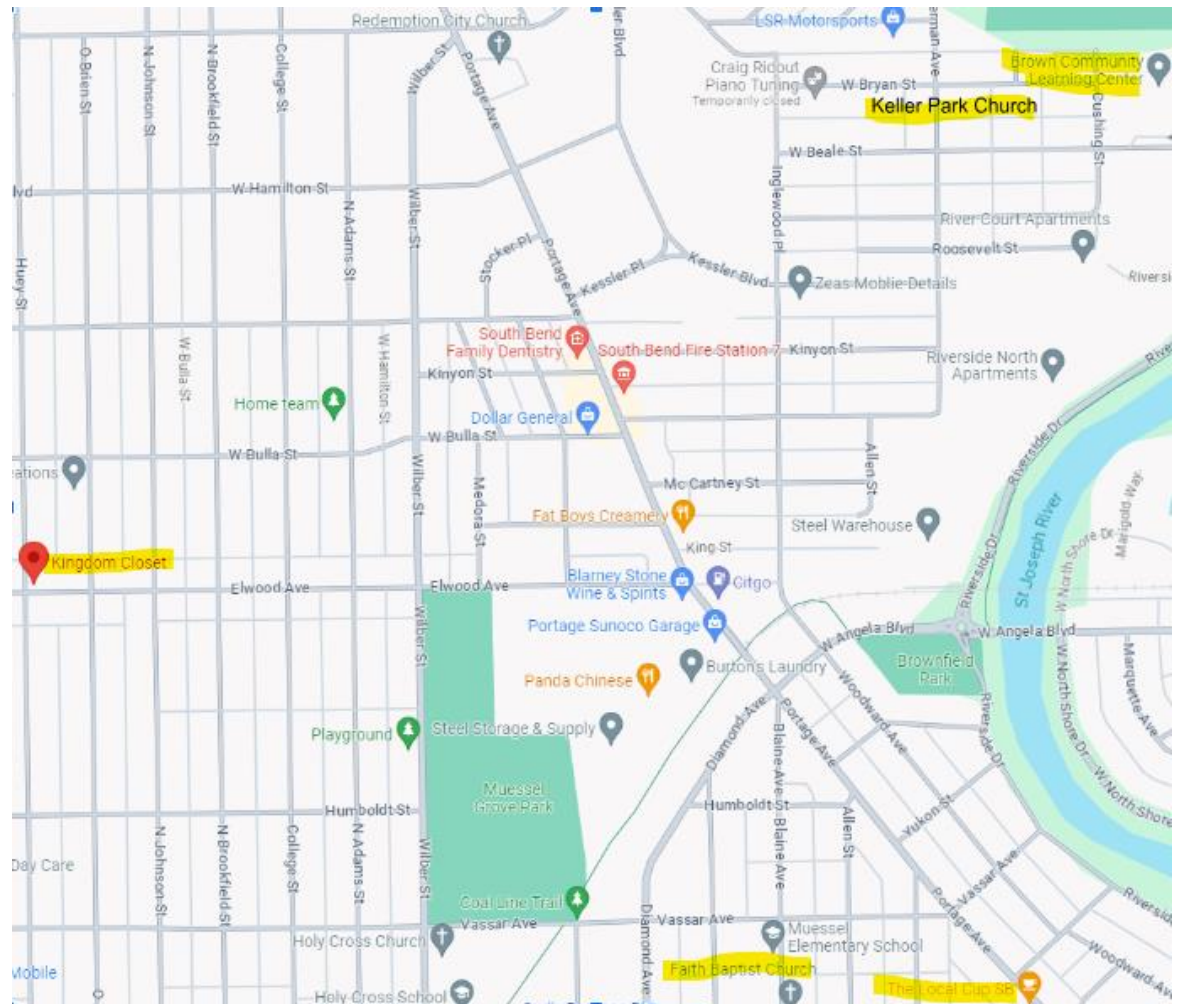

Northwest resources

Keller Park (Mennonite) Church

1003 W. Bryan St.

South Bend, IN 46616

(574) 233-7901

Food pantry by appointment

Near Northwest Neighborhood

Local Cup: pay it forward drinks and snacks

1009 Portage Avenue

Hours

Saturday 9 AM - 1 PM

Tuesday 7 AM - 11 AM

Friday 8 AM - 1 PM

Sunday 1 PM - 5 PM

Free items also stocked
in outside fridge anytime!

Kingdom Closet

2113 Elwood Ave

Low cost clothing, mostly $1

Hours

Thursday 12–5 PM

Friday 12–5 PM

Saturday 11 AM–4 PM

Tuesday 12–5 PM

Wednesday 12–5 PM

Faith Baptist food pantry

923 Blaine Ave. (574) 233-6428

2nd, 3rd, 4th Tuesdays 3-5 PM