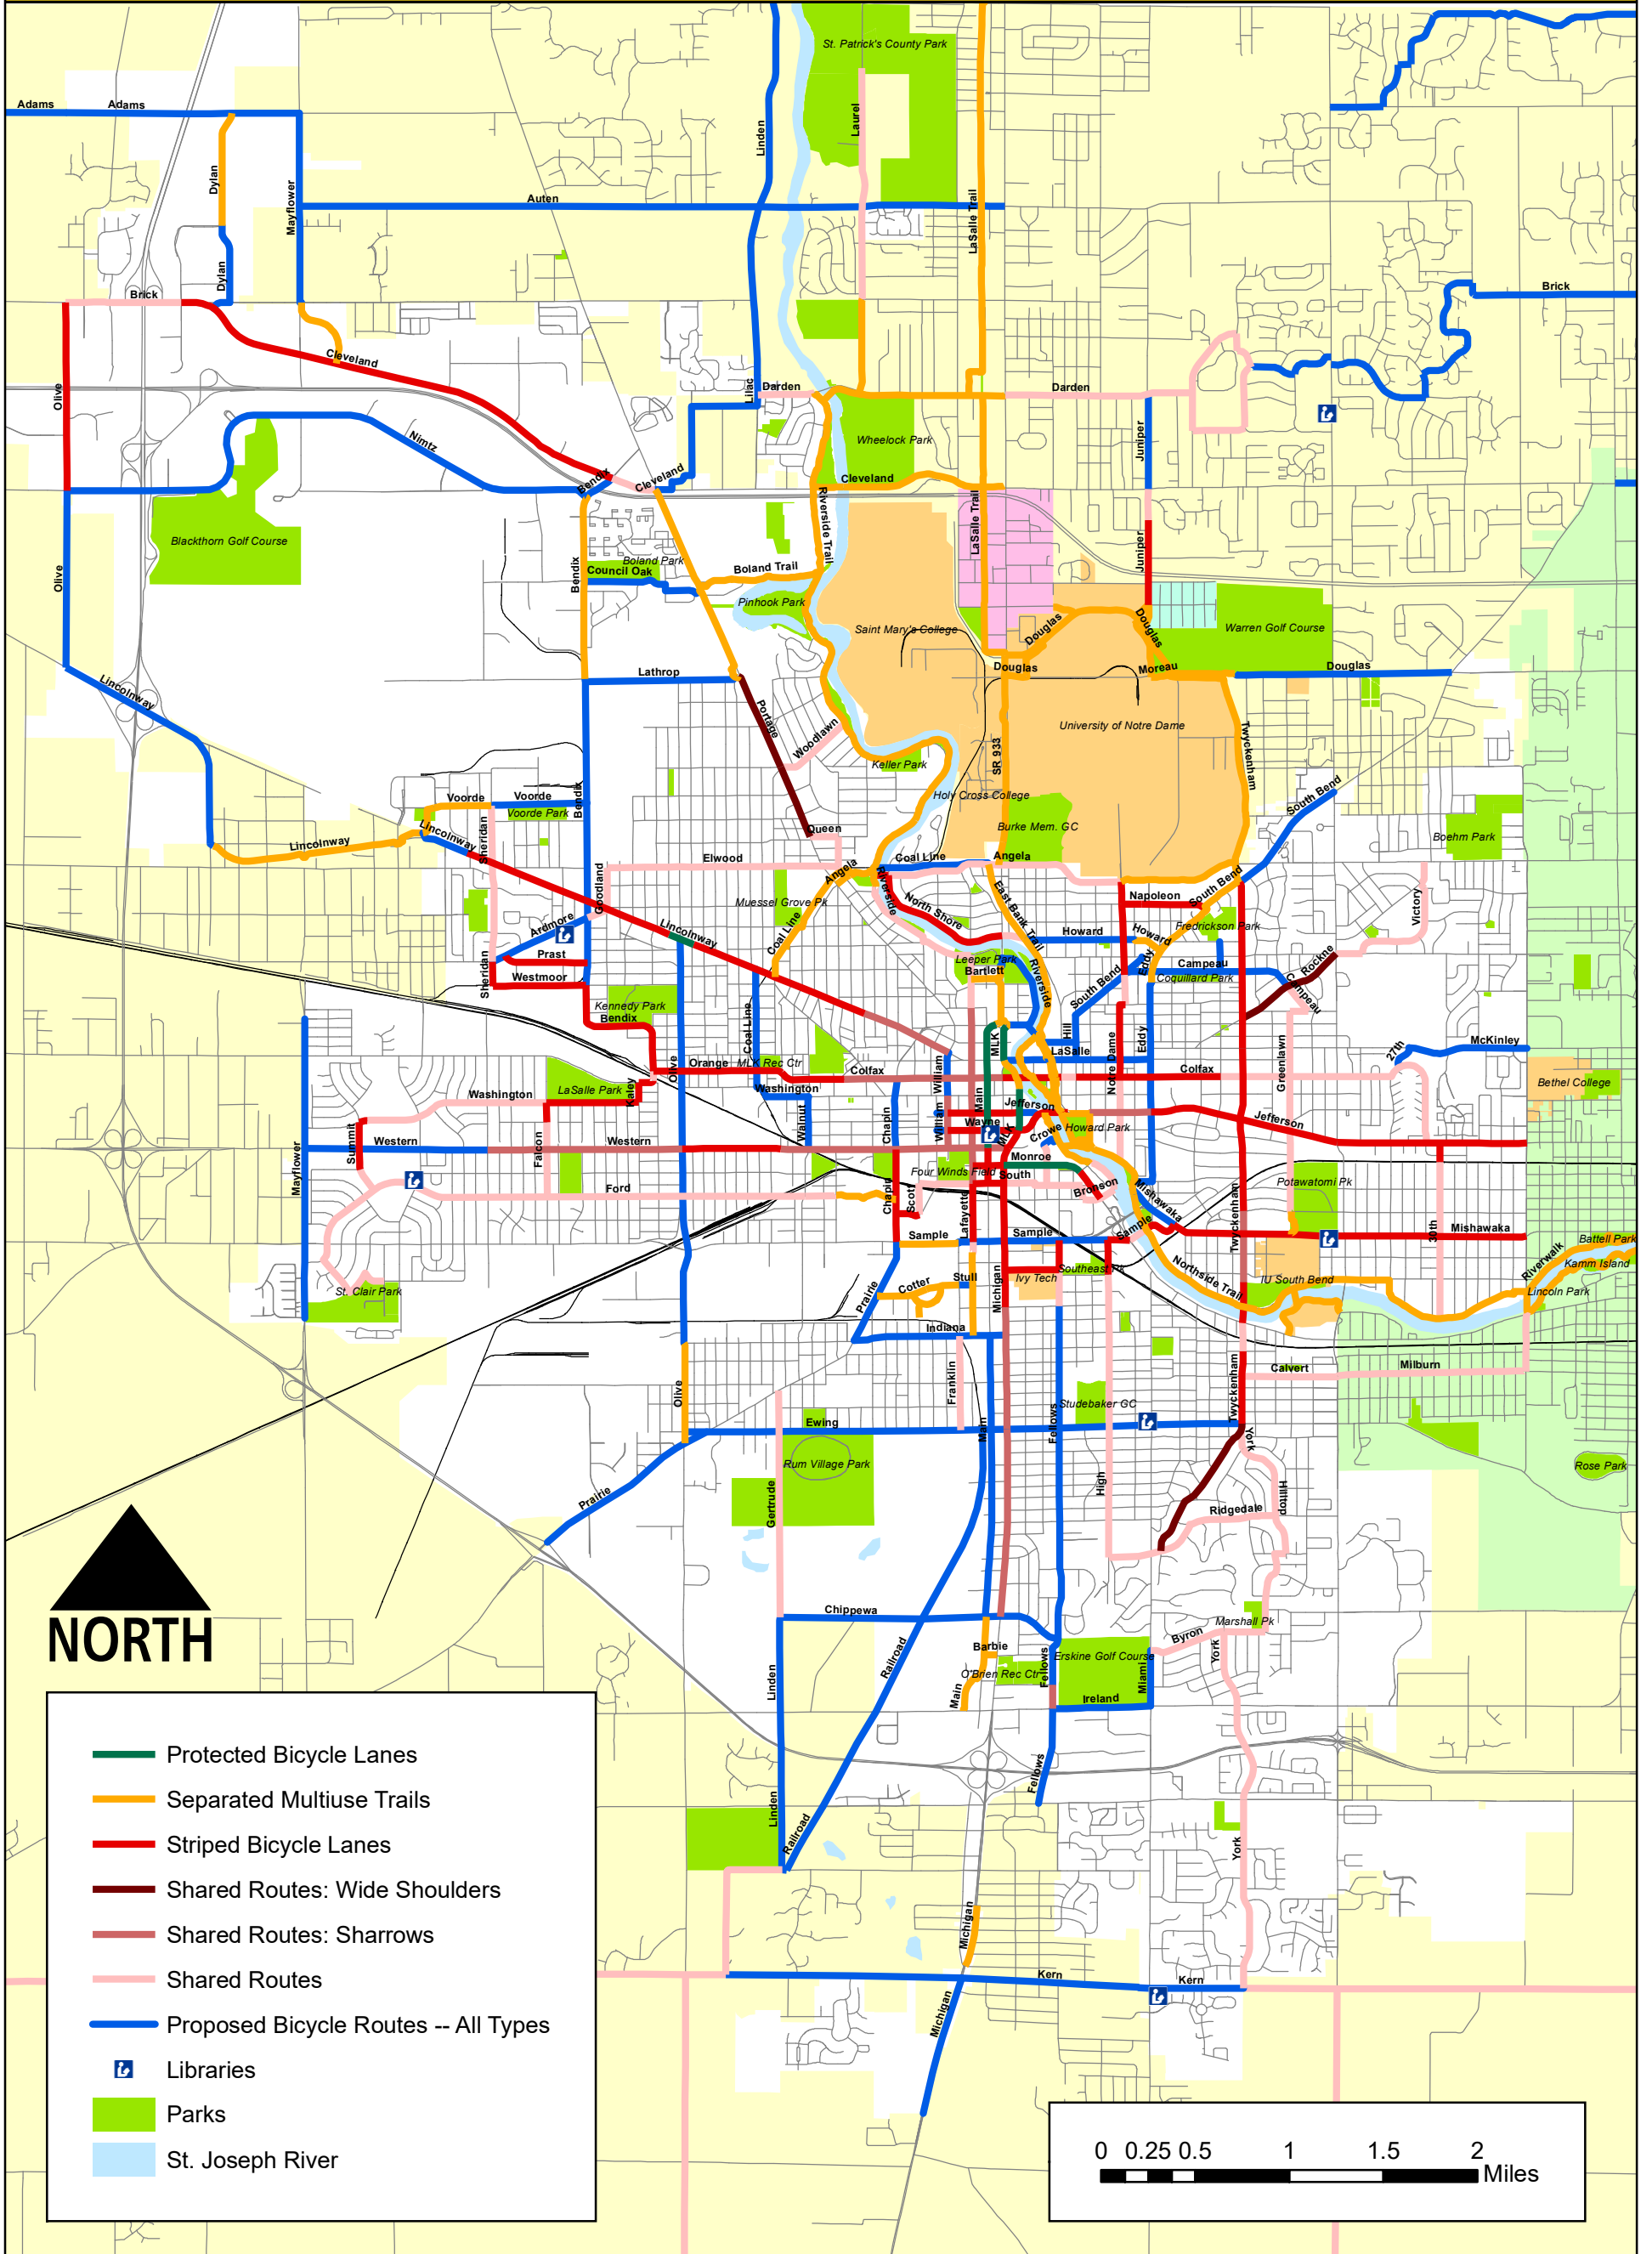

South Bend Bikeway Map

- Protected Bicycle Lanes
- Separated Multiuse Trails
- Striped Bicycle Lanes
- Shared Routes: Wide Shoulders
- Shared Routes: Sharrows
- Shared Routes
- Proposed Bicycle Routes -- All Types
- Libraries
- Parks
- St. Joseph River