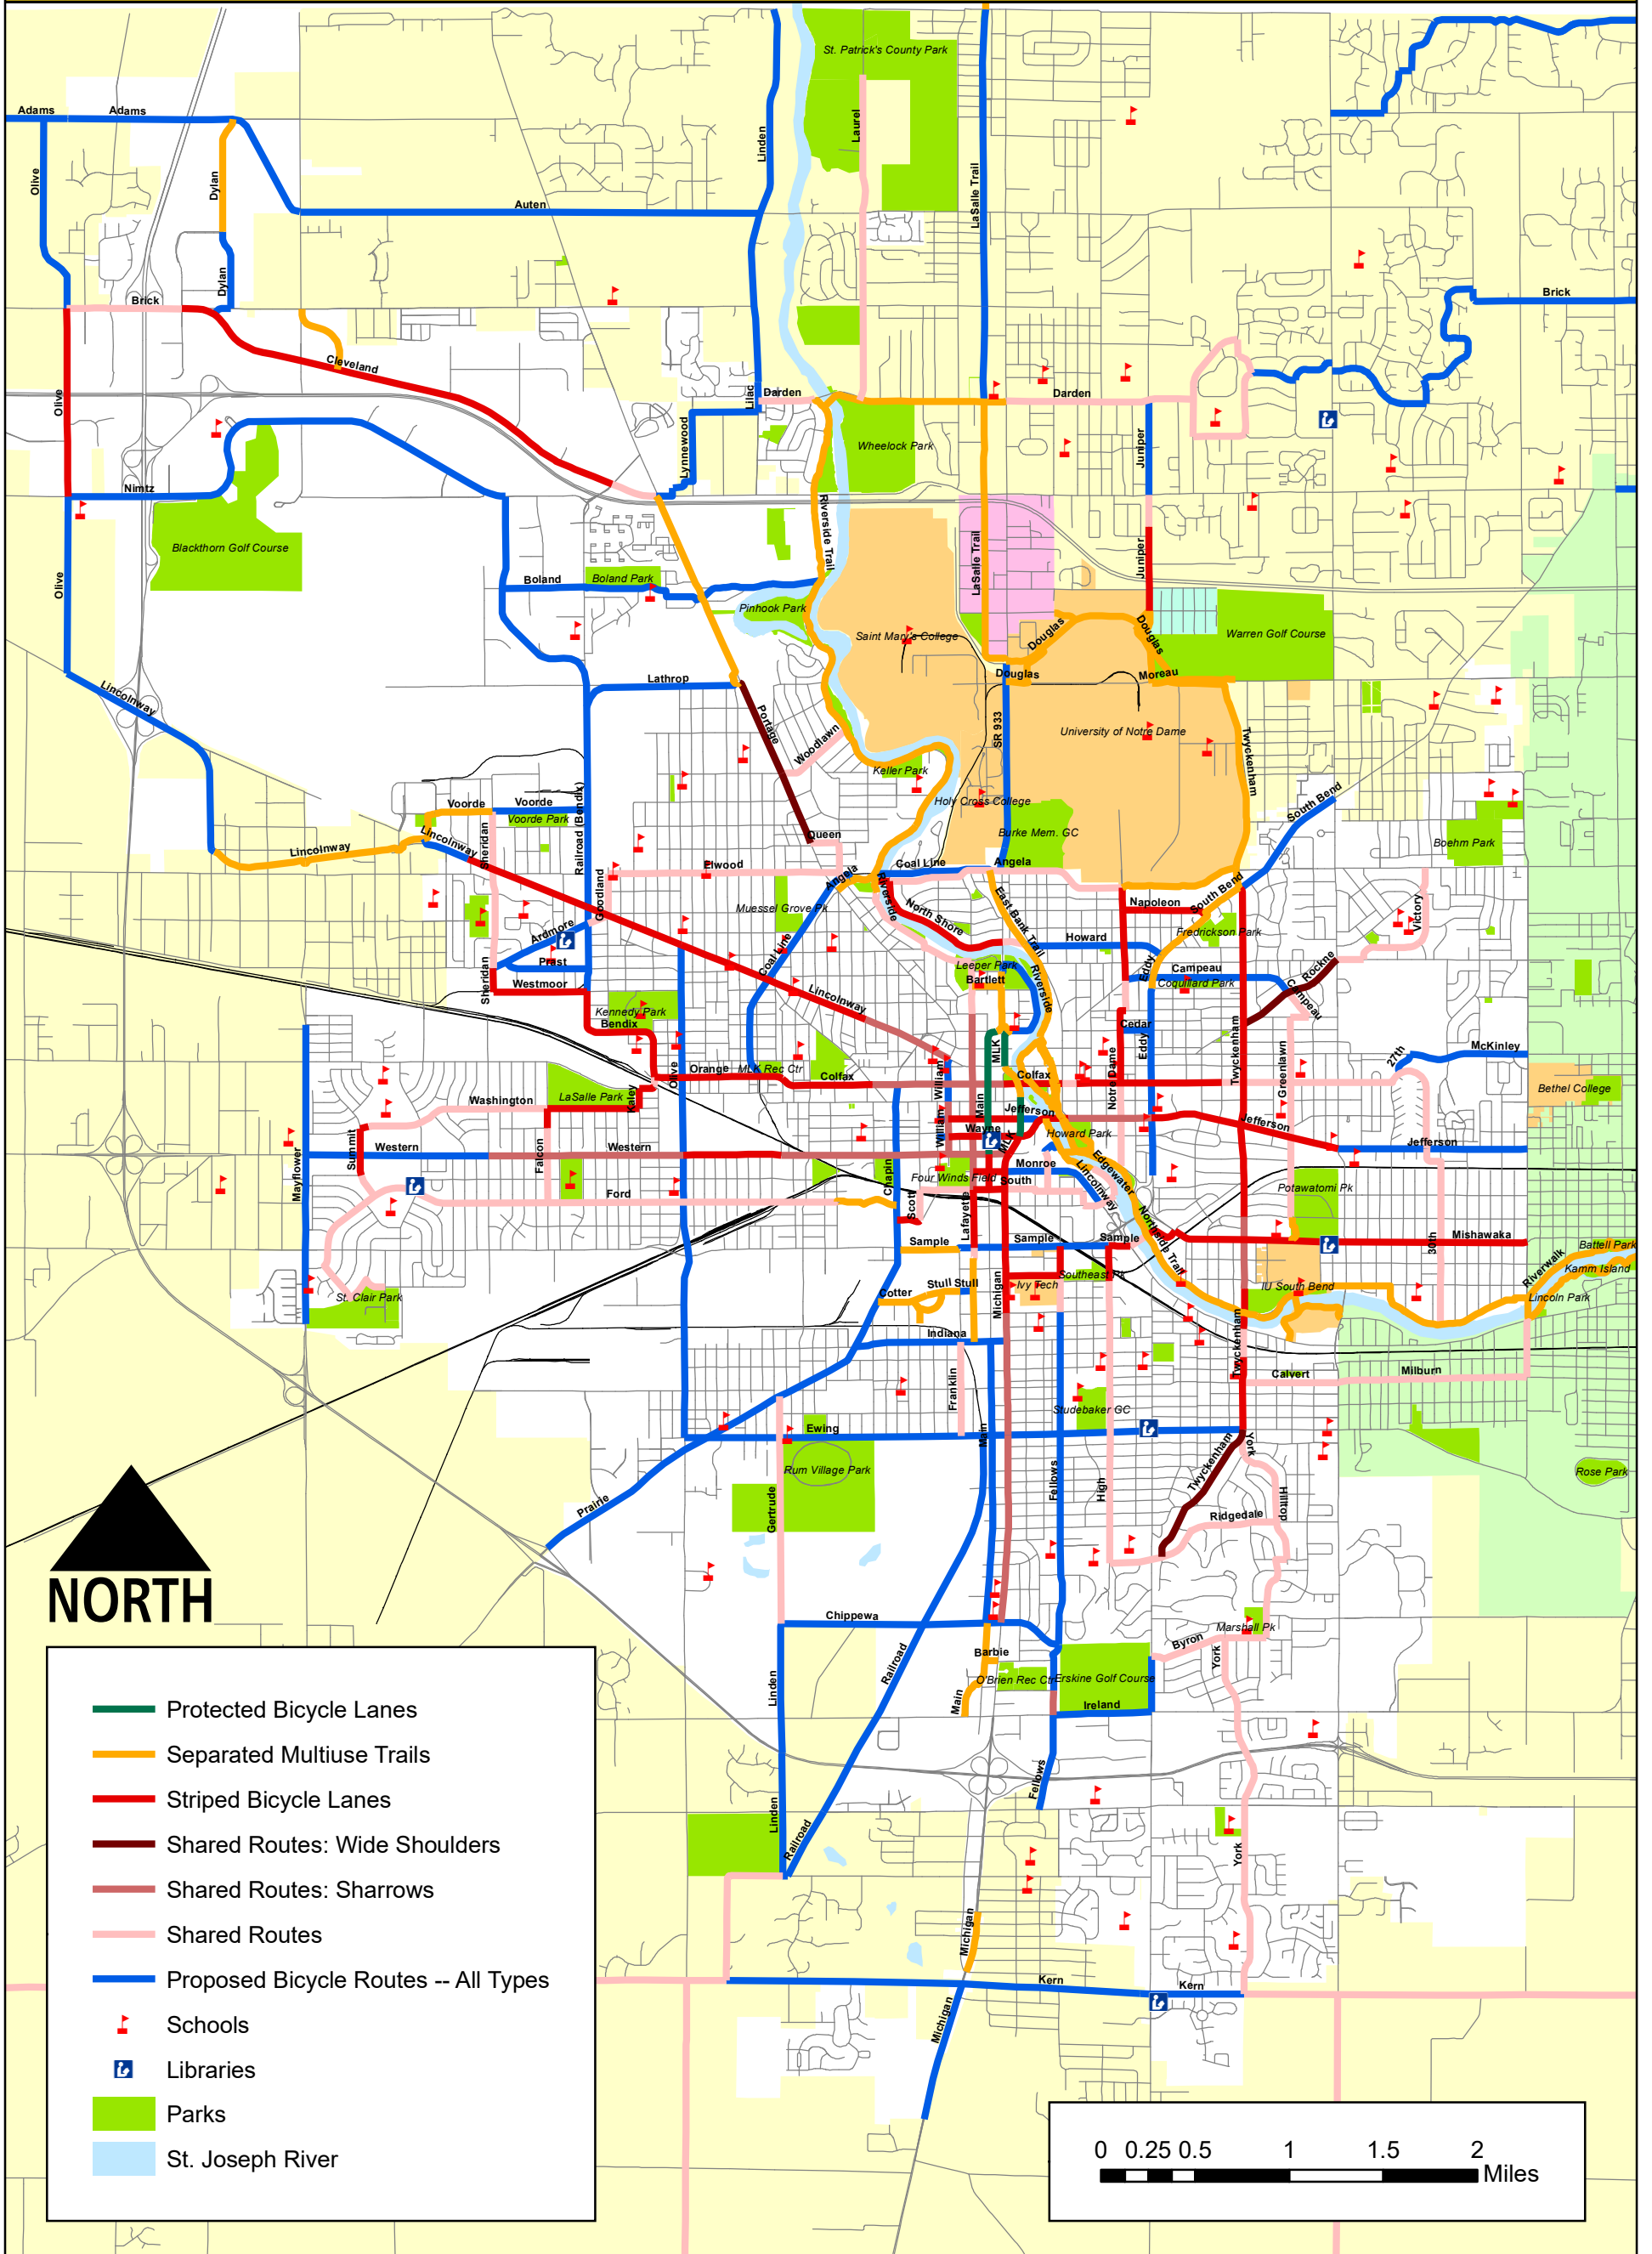

South Bend Bikeway Map

- Protected Bicycle Lanes
- Separated Multiuse Trails
- Striped Bicycle Lanes
- Shared Routes: Wide Shoulders
- Shared Routes: Sharrows
- Shared Routes
- Proposed Bicycle Routes -- All Types
- ▲ Schools
- Libraries
- Parks
- St. Joseph River